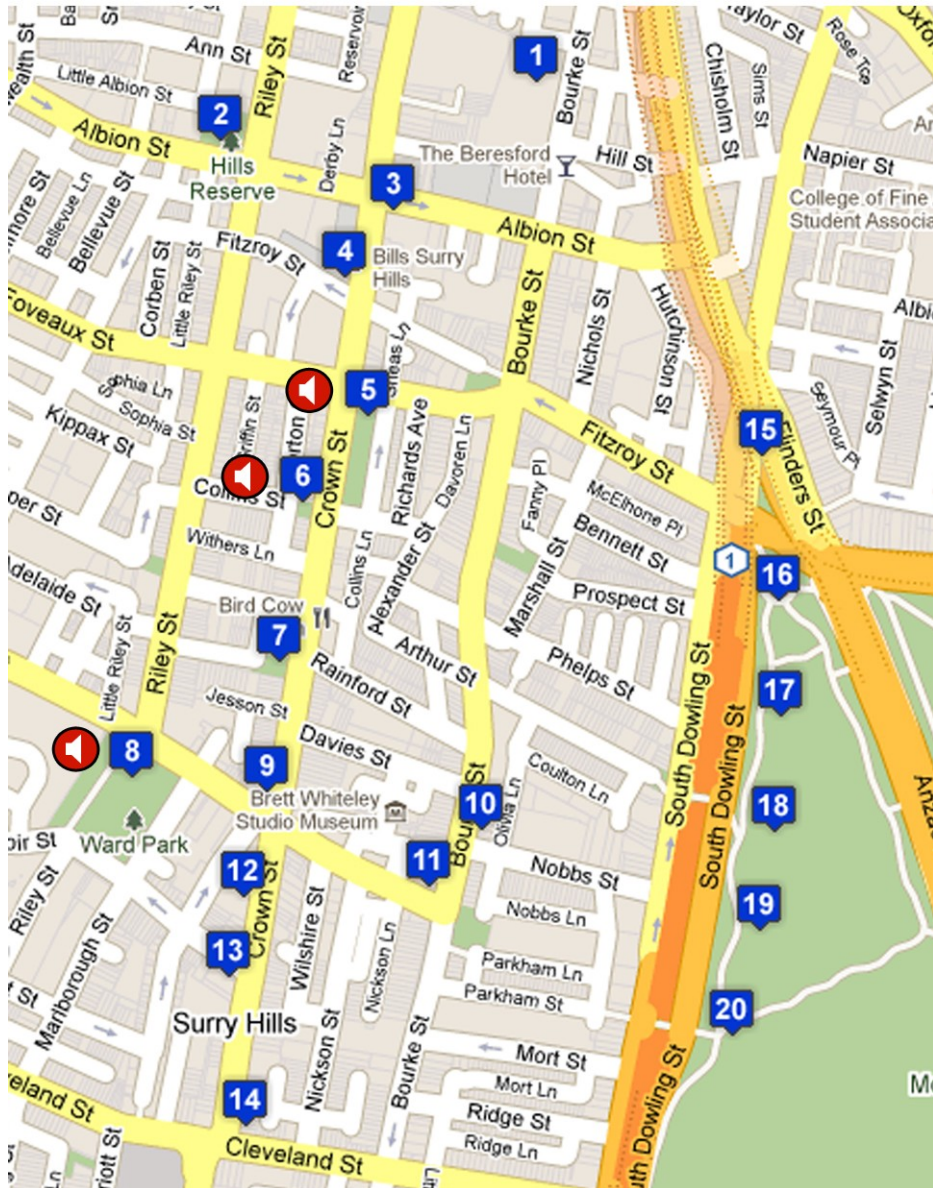

(un)seen sculptures

mobile augmented reality art show surry hills
april 2011

1. Stand in front of the gallery in the old-hospital-turned-yuppie-precinct on Bourke St (just up from the Beresford Hotel). There you will find **Vertebrae01** and **MirrorBaboon** by Jake Hempson.

5. Go to the northern end of Shannon Reserve. There you will find the **Sex and Death Bufo Colony** by Will Pappenheimer. Touch one of the toads and press "Listen" to hear its song.

6. Go to the small park next to Surry Hills Library. There you will find **The Information Virus** by Warren Armstrong, and **Portuguese Legendary Cocks** by Sérgio Eliseu + Pedro Cardoso. The Legendary Cocks will crow for you, and you can touch the virus and press "Listen" to hear its audio.

9, 12, 13 & 14. Go to the street corners from Devonshire & Crown St south to Cleveland & Crown St. There you will find the remaining **Butterfly Lovers**.

10 & 11. Go to the tables outside Bourke St Bakery on Devonshire & Bourke St, and go to the corner to Bourke & Nobbs St. At both these locations, you will find **Old Haunts** by Josh Harle.

15. Stand in front of the "Centennial Parklands" sign at the intersection of Flinders St & South Dowling St. There you will find **Occupation Forces** by Mark Skwarek.

16, 17, 18, 19 & 20. Follow the path from the Driver's Triangle rotunda south to the Parkham St crossing in Moore Park. There you will find **Pillow Cube** by Alison Locke, **Cargo** by Christian Meinhardt, and **Neon Expansion** by Jayson Haebich.